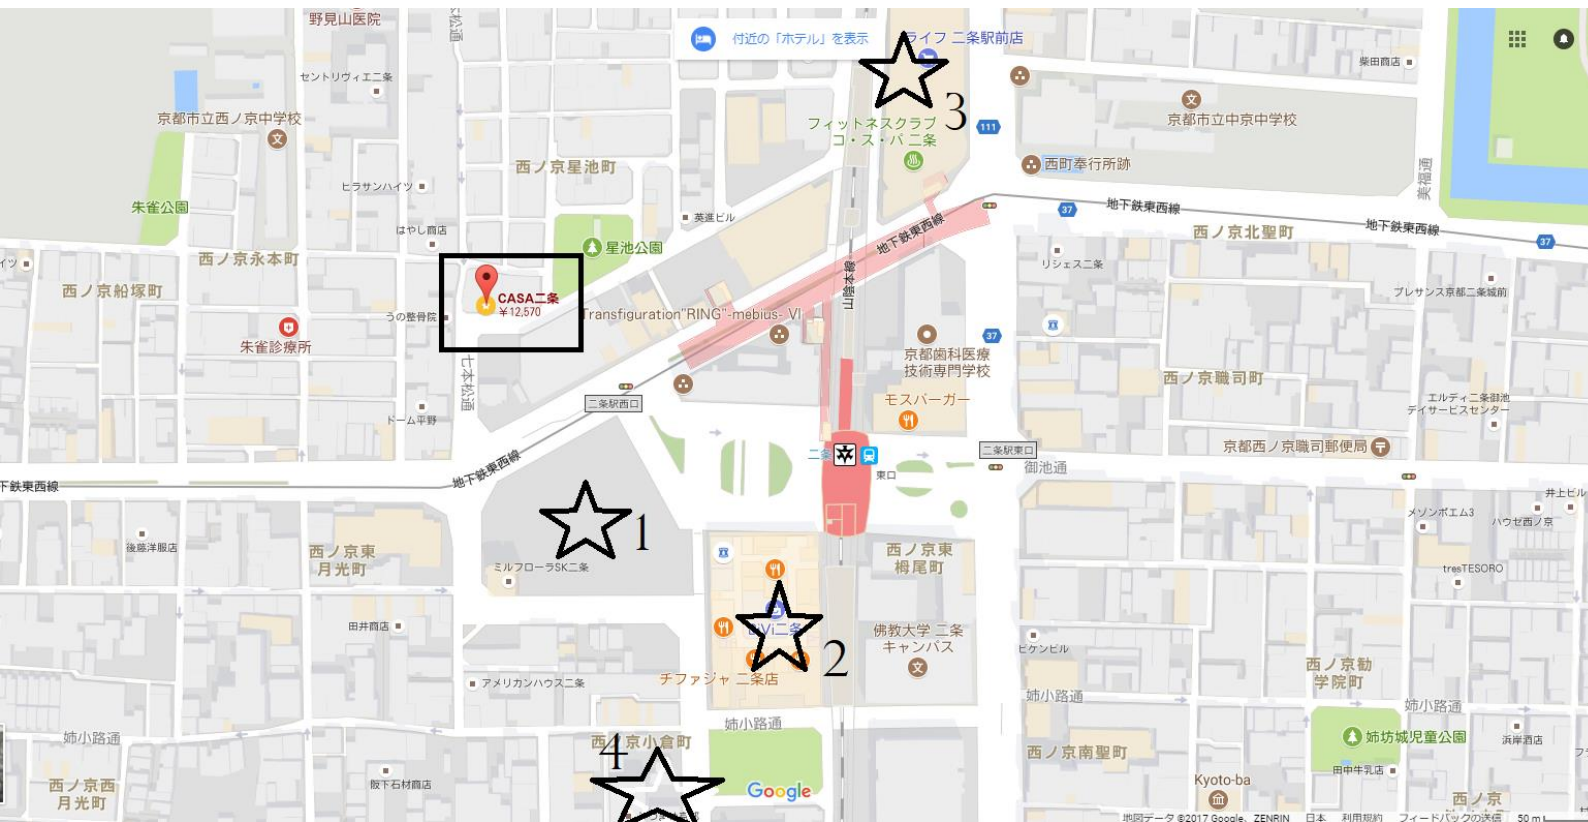

RECOMMENDED PARKING FOR CASA NIJYOU

1. JR NIJO STATION PARKING

2. BiVi NIJO 3rd FLOOR PARKING

OPEN HOURS / 7 : 00 ~ 24 : 00

WEEK DAYS : 30MIN ¥100、MAX: ¥700

WEEKENDS : 60MIN ¥200

24 : 00 ~ 9 : 00 MAX ¥400

※NO PARKING PAST 24:00

3. TIMES PARKING @LIFE STORE AT NIJO STATION

京都府京都市中京区西ノ京星池町 4

OPEN HOURS: 09:00 ~ 18:00

WEEK DAY MAX COST: ¥600

00:00-00:00 60MIN ¥200

4. REPARK NIJO STATION 3rd PARKING

WEEK DAYS : 08:00-20:00 30MIN/¥200, MAX ¥700