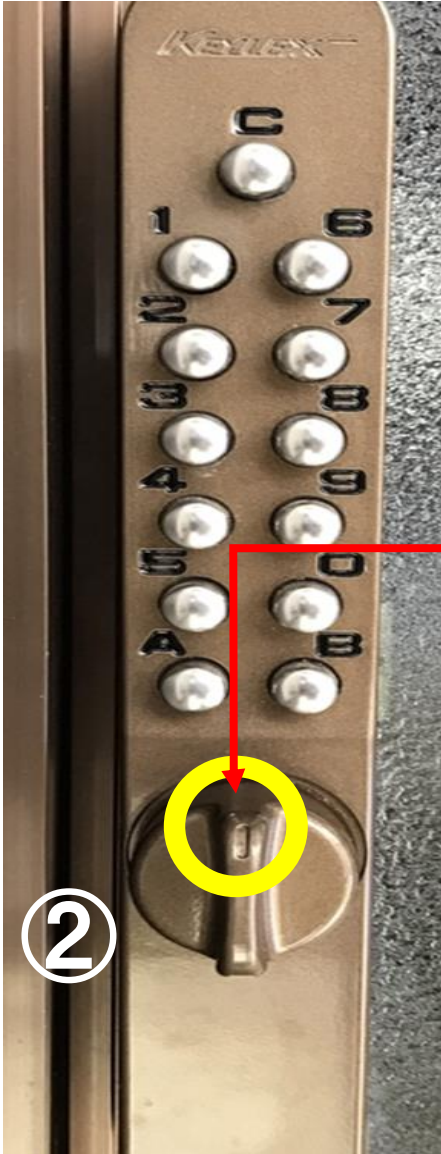

How to open the door

You can find this locker on the door.

How to open the door

① First, please turn right this dial (arrow part) to the top.(Refer to the left picture)

② And push the password.

Password : CA135

How to open the door

**③ And then,
please turn the dial
to the right side.**

How to lock the door

① Please turn the dial to the left side.

How to lock the door

② And then, set the arrow part of the dial to the top.