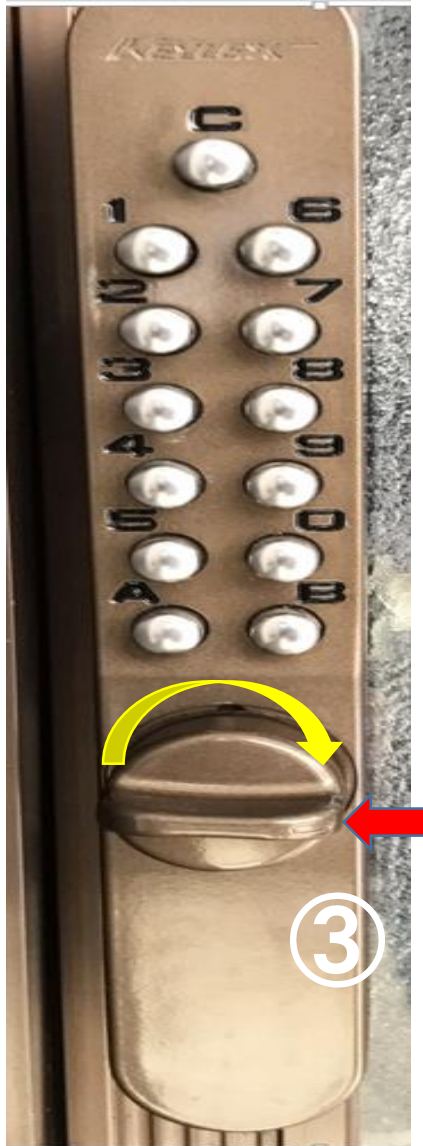

How to open the door

You can find this locker on the door.

How to open the door

① First, please turn right this dial (arrow part) to the top.(Refer to the left picture)

② And push the password.

Password : CA135

How to open the door

**③ And then,
please turn the dial
to the right side.**

How to lock the door

① Please turn the dial to the left side.

How to lock the door

② And then, set the arrow part of the dial to the top.