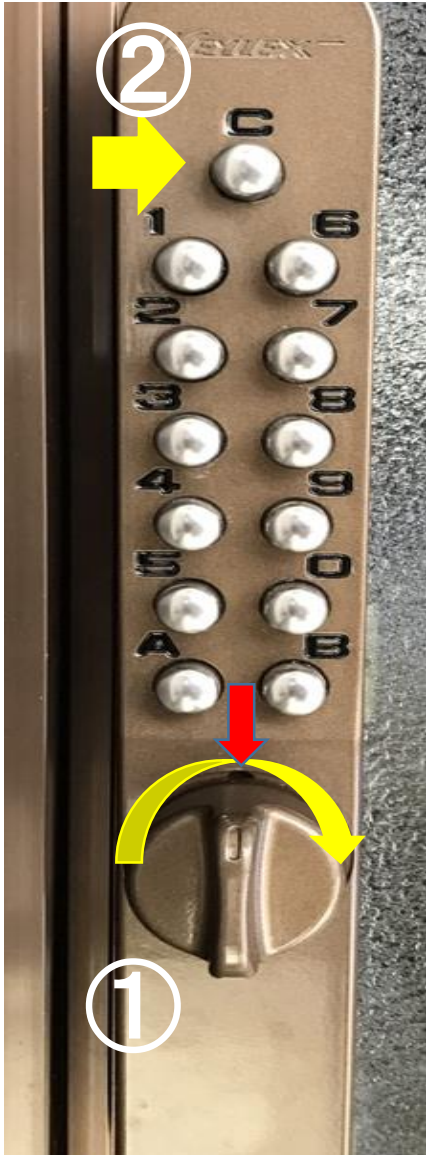

How to open the door

You can find this locker on the door.

How to open the door

① First, please turn right this dial (arrow part) to the top.(Refer to the left picture)

② And push the password.

Password : CA135

How to open the door

**③ And then,
please turn the dial
to the right side.**

How to lock the door

① Please turn the dial to the left side.

How to lock the door

② And then, set the arrow part of the dial to the top.