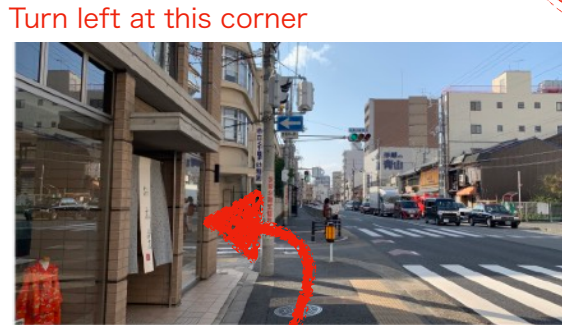

# Kyosen (京川) Route map

From Subway Station (地下鉄から)

Exit 07

# Kyosen (京川) Route map

From Subway Station (地下鉄から)

Turn right this corner

Turn left at this corner